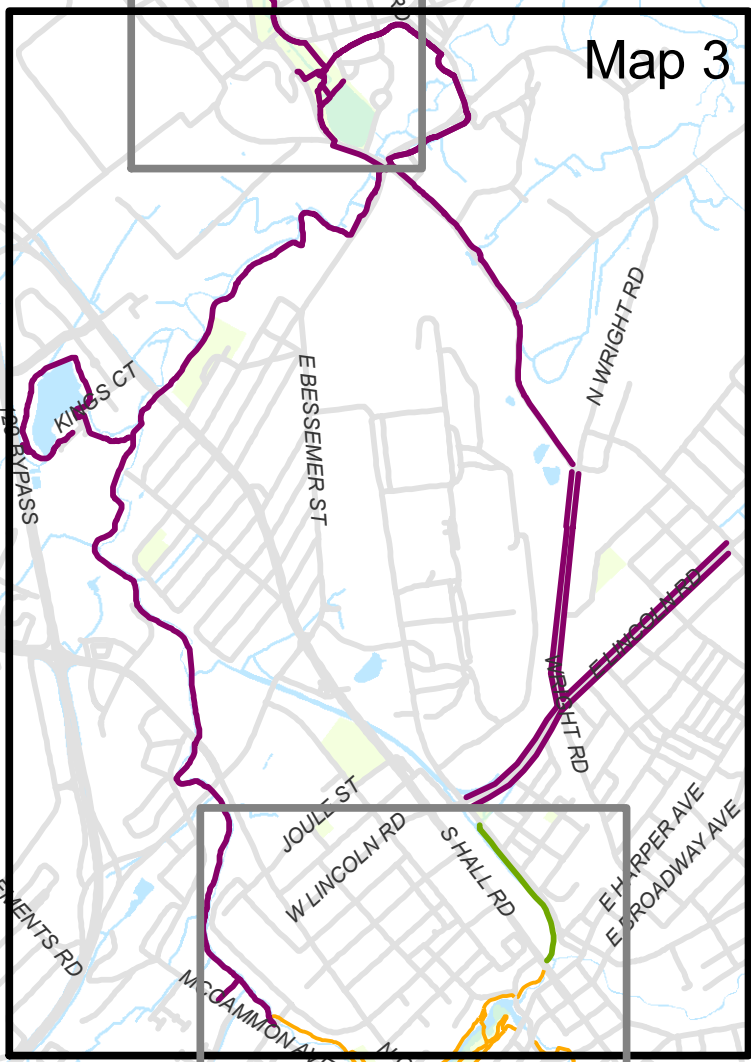

McGhee Tyson Airport

- BLOUNT COUNTY
- CITY OF ALCOA
- CITY OF MARYVILLE

GREENWAY TRAIL SYSTEM

21 AUGUST 2008 | INDEX MAP