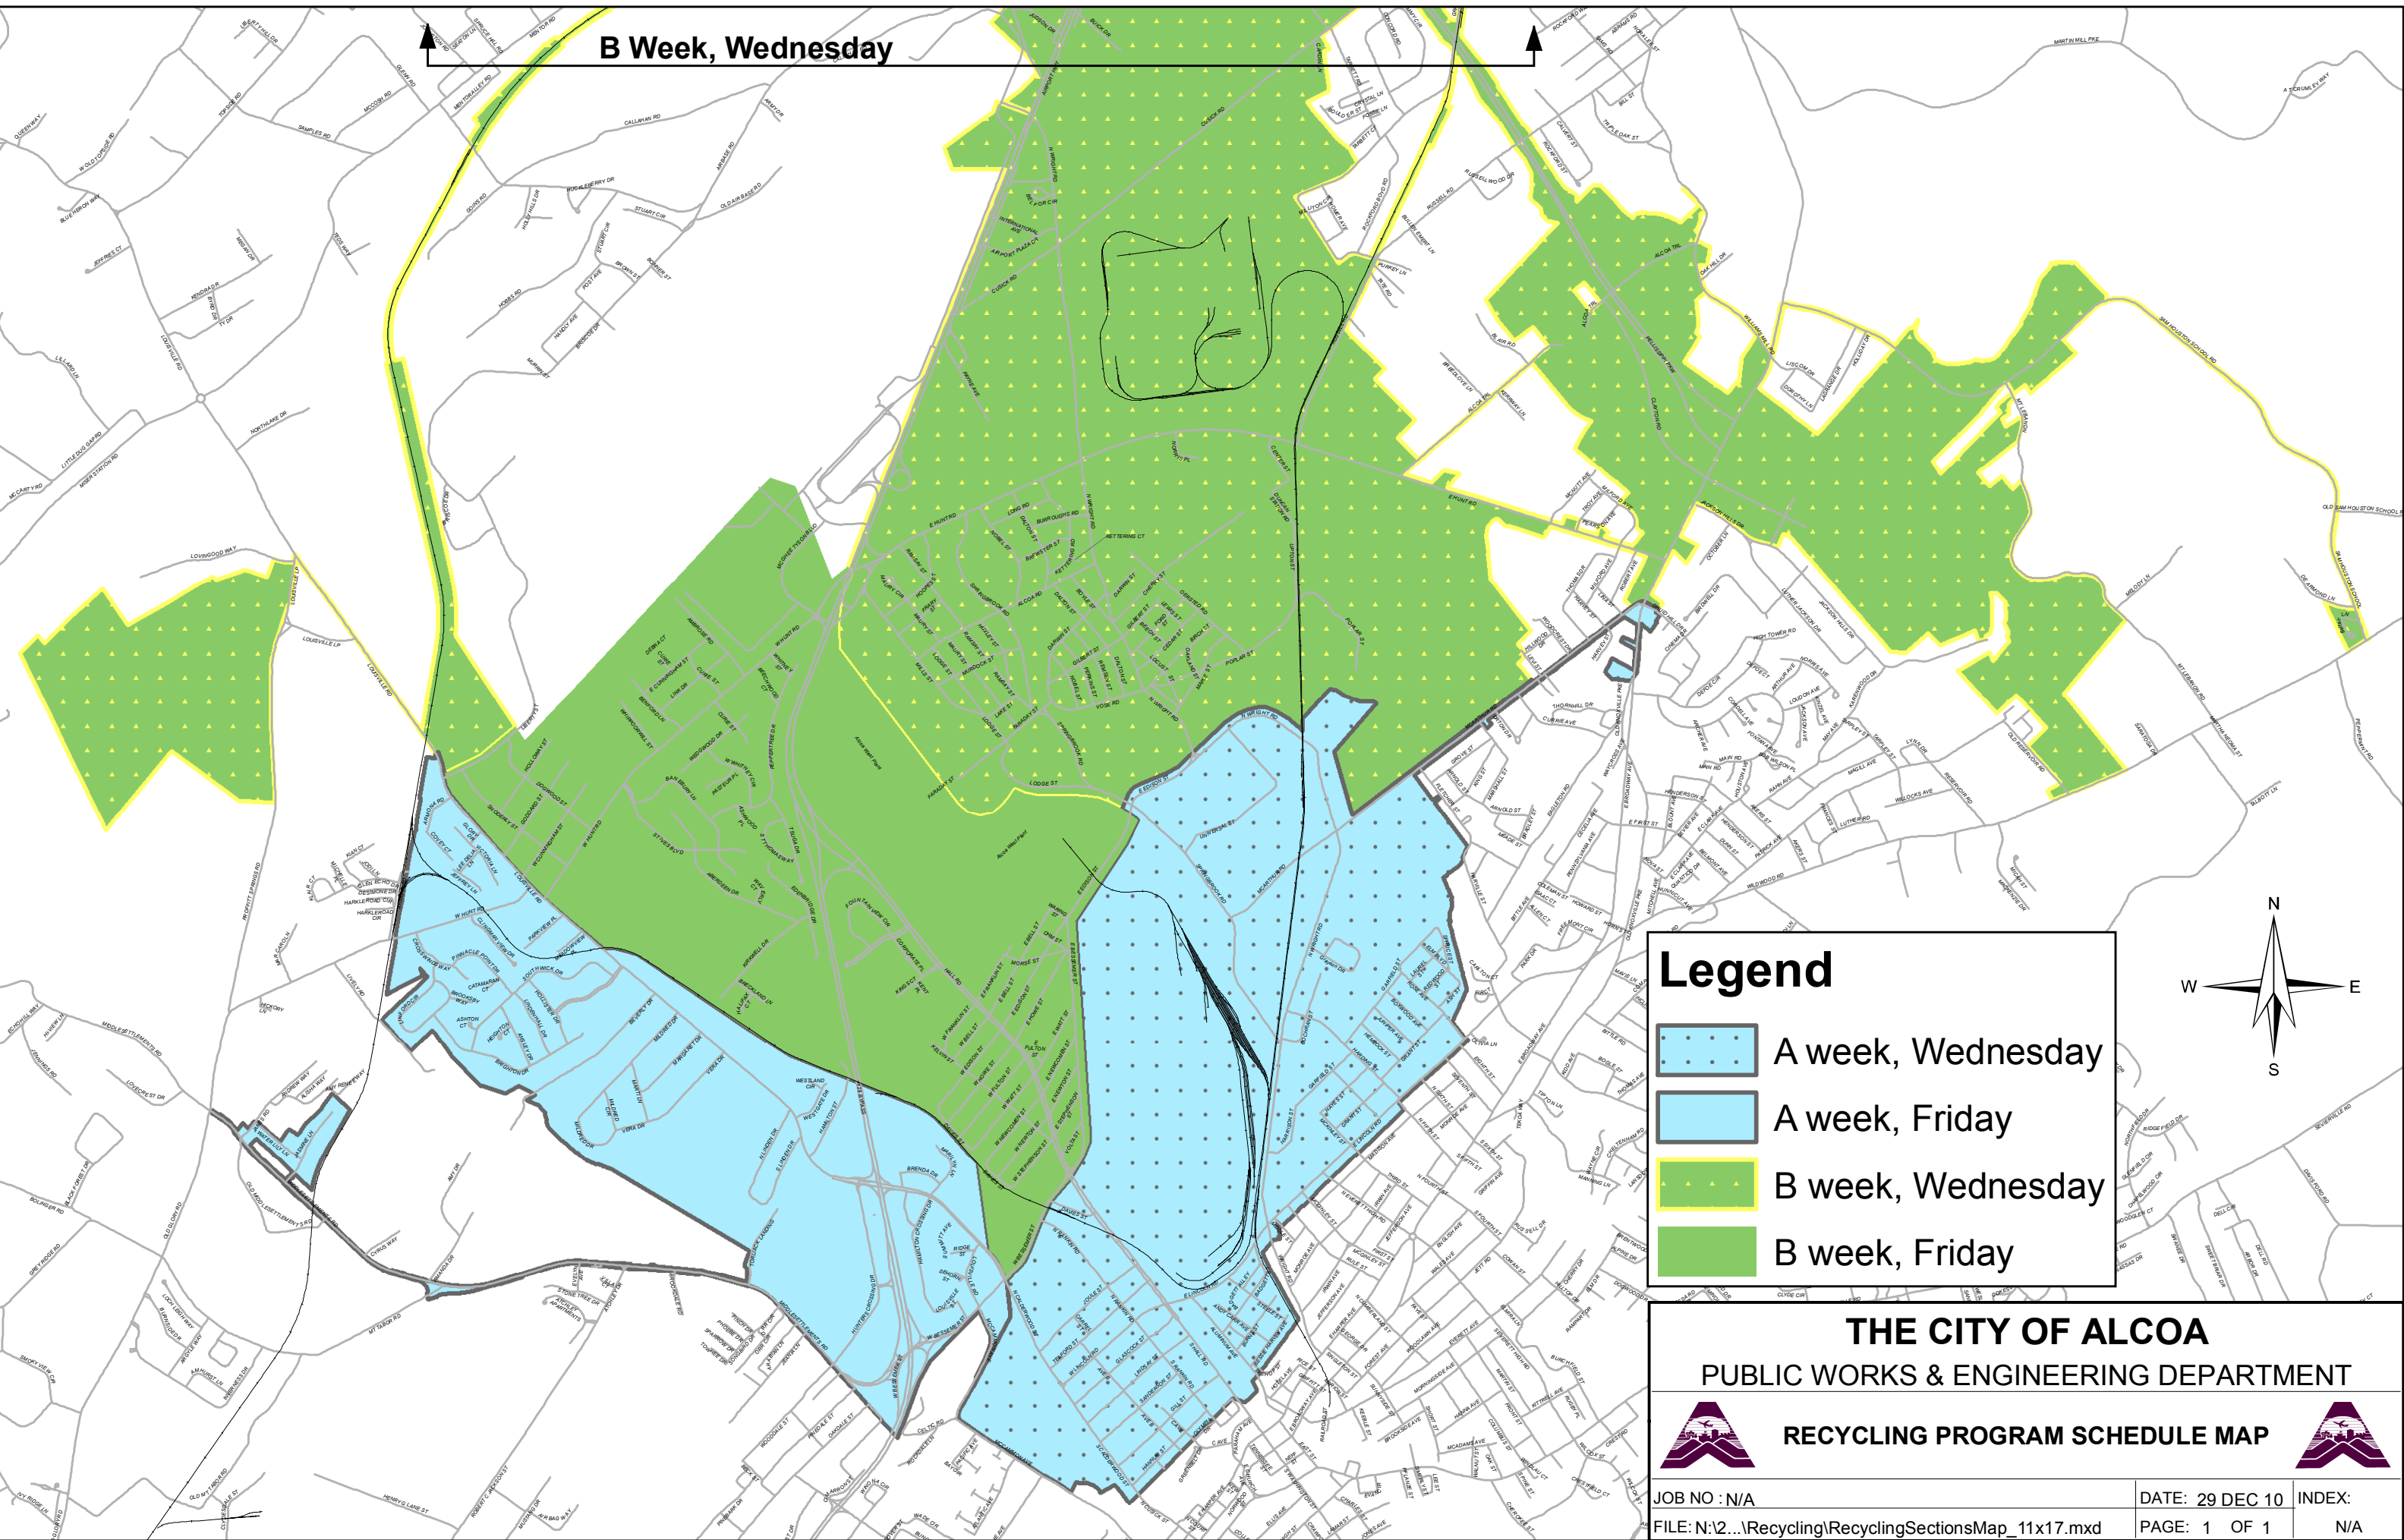

B Week, Wednesday

Legend

-  A week, Wednesday
-  A week, Friday
-  B week, Wednesday
-  B week, Friday

THE CITY OF ALCOA
PUBLIC WORKS & ENGINEERING DEPARTMENT

RECYCLING PROGRAM SCHEDULE MAP